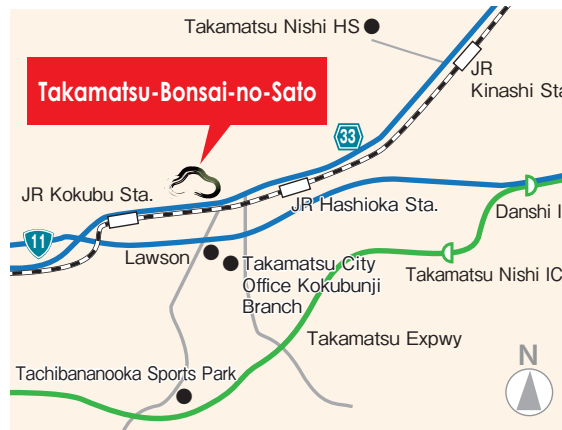

Showcasing 10,000 Masterpieces on Our Bonsai Shelves.

Parking available for large buses

Open from **8:30 am** to **5 pm** daily

(closed for Japanese New Year's holiday)

353-1 Kokubu, Kokubunji, Takamatsu, Kagawa 769-0102

Phone: **087-874-2795**

Please visit our websites for more details.

Takamatsu-Bonsai-no-Sato (Sales)
<https://takamatsu-bonsai.com>

Takamatsu Bonsai (Information on bonsai gardens)
<https://takamatsu-bonsai.com>