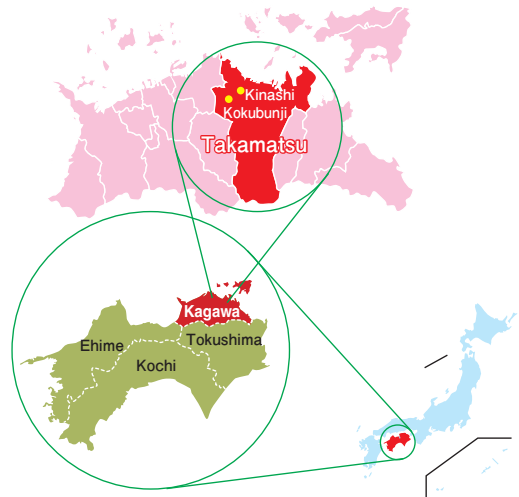

Showcasing 10,000 Masterpieces on Our Bonsai Shelves.

Parking available for large buses

Open from **8:30 am** to **5 pm** daily

(closed for Japanese New Year's holiday)

353-1 Kokubu, Kokubunji, Takamatsu, Kagawa 769-0102

Phone: **087-874-2795**

Please visit our websites for more details.

Takamatsu-Bonsai-no-Sato (Sales)
<https://takamatsu-bonsai.com>

Takamatsu Bonsai (Information on bonsai gardens)
<https://takamatsu-bonsai.com>